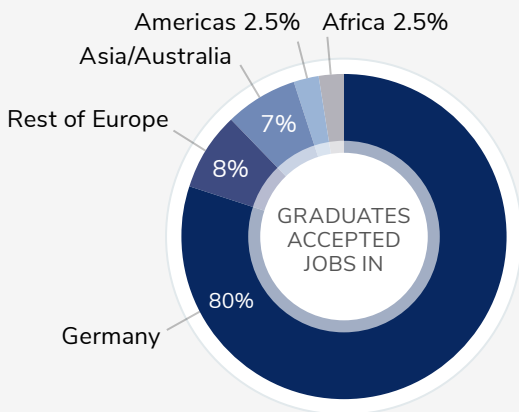

EMPLOYMENT STATISTICS FOR THE FULL-TIME MBA CLASS OF 2019

The Covid pandemic had an effect on the ESMT 2019 graduating class employment statistics. Due to the pandemic, which began two months after graduation, application processes were postponed or cancelled. Nonetheless:

- ✓ 60% of our graduates seeking employment received job offers within three months of graduation. Interviews and employment offers picked up during the summer of 2020, which meant that 72% of our graduates seeking employment had received job offers six months after graduation. Of those 2019 graduates seeking employment, 85% had received offers 10 months after graduation.
- ✓ 2 of the graduates became entrepreneur and started their own business

SALARY STATISTICS IN EUR:

	base	including bonuses
AVERAGE	71,900	87,475
MEDIAN	75,000	85,000
HIGHEST	136,000	161,000
LOWEST	50,000	58,500