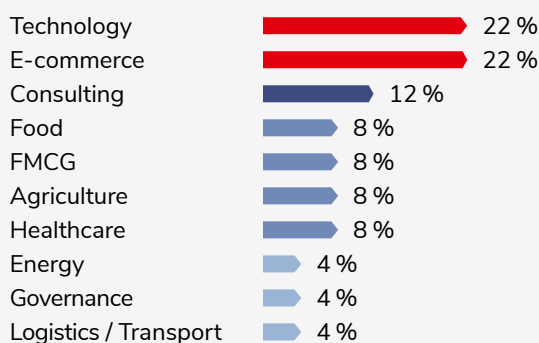

GRADUATES ACCEPTED POSITIONS IN THE FOLLOWING INDUSTRIES: